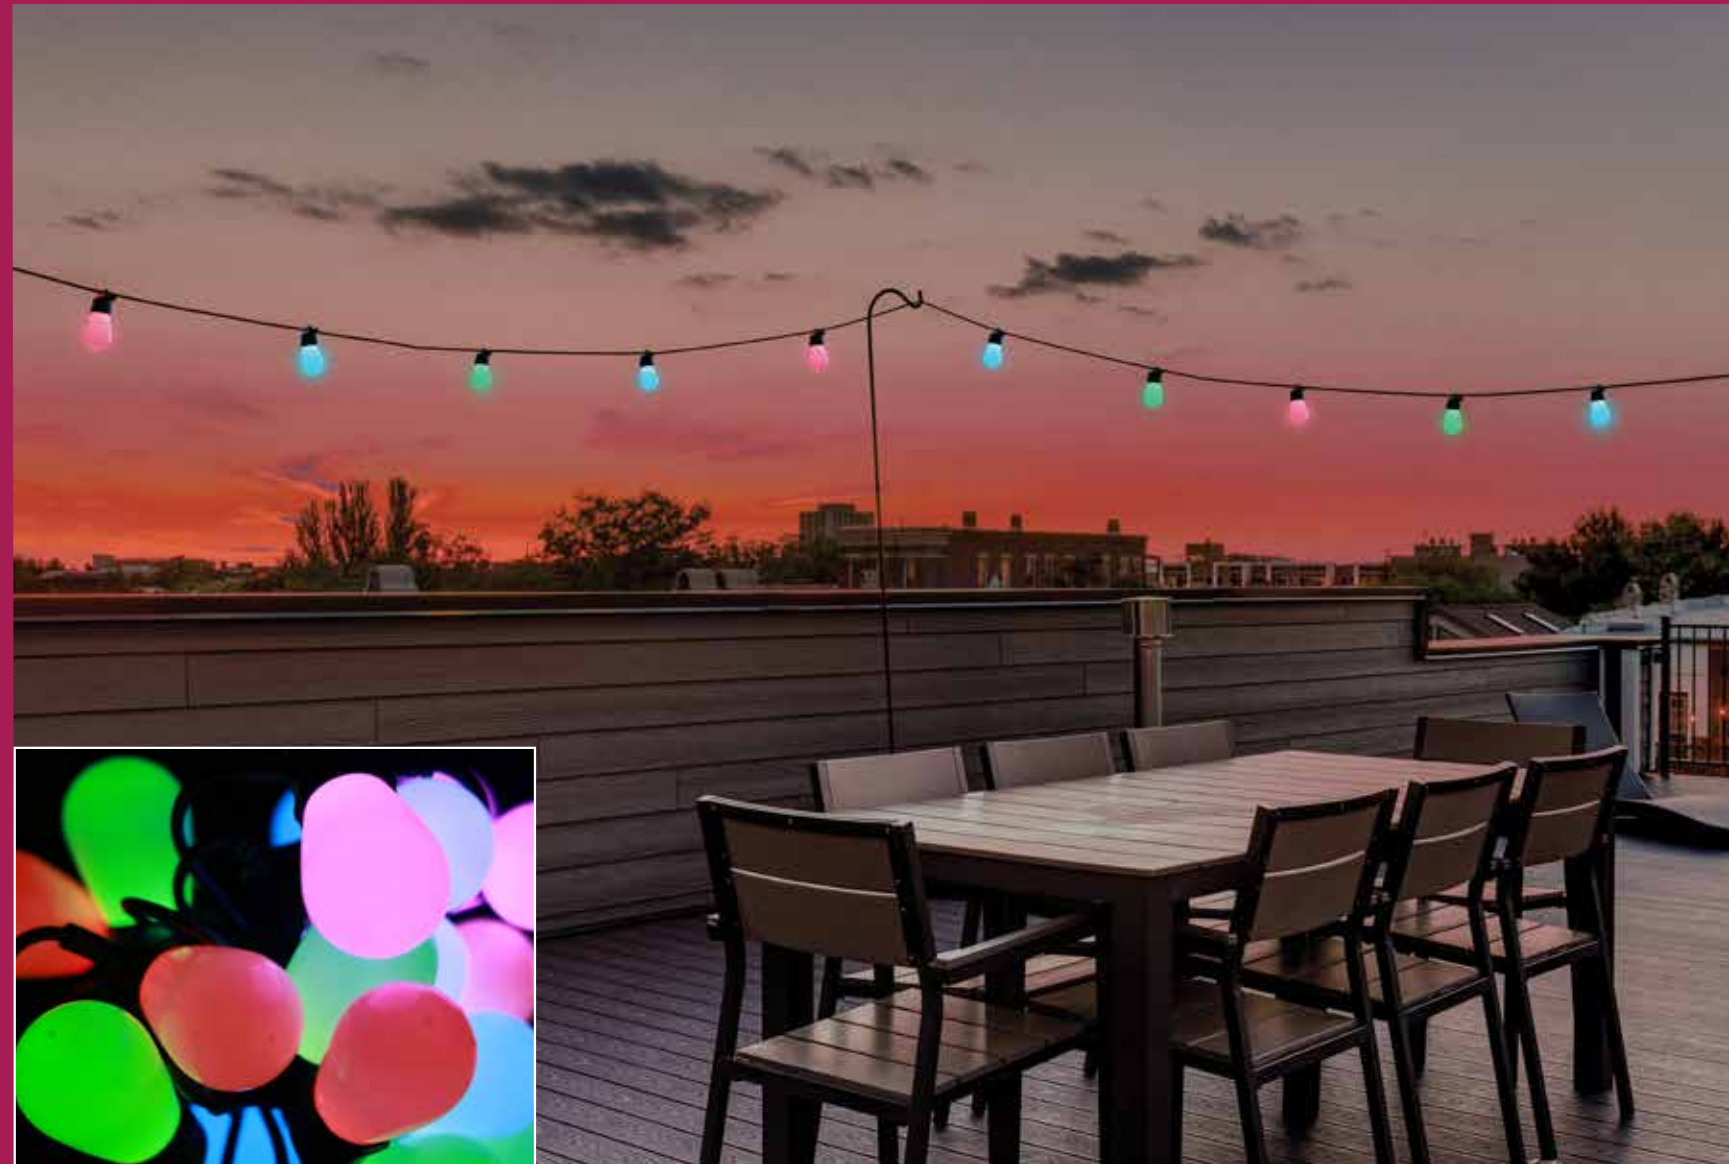

Vibrant String

Adds life to any occasion with vibrant multicolored frost effect premium string lights.
Build to last and comes with a remote.