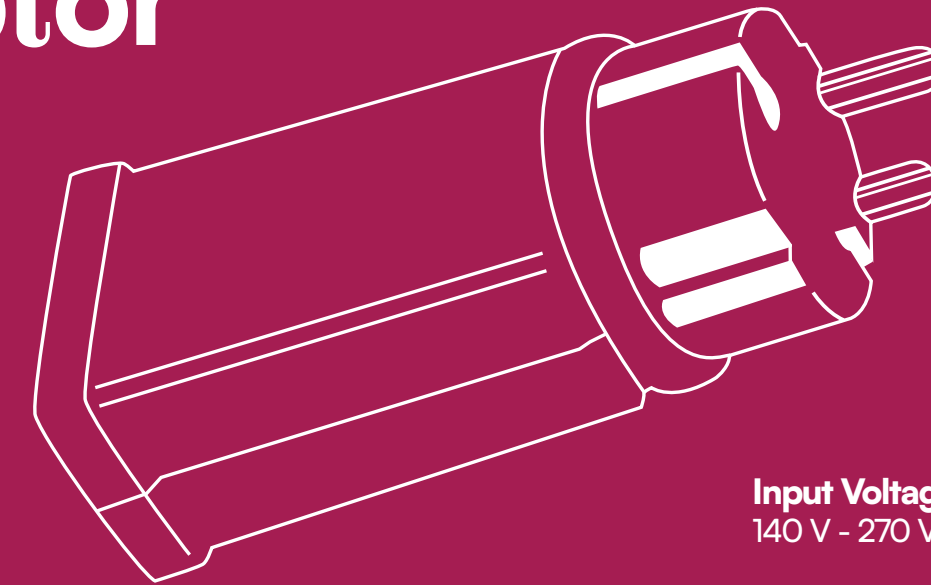

Adaptor 12 V 2 A

Input Voltage
140 V - 270 V

IP 44

Surge Protection
3.5 kV

For string extension
upto 20 metre

*Joy, Wish & Vibrant String can be
extended with this adaptor*