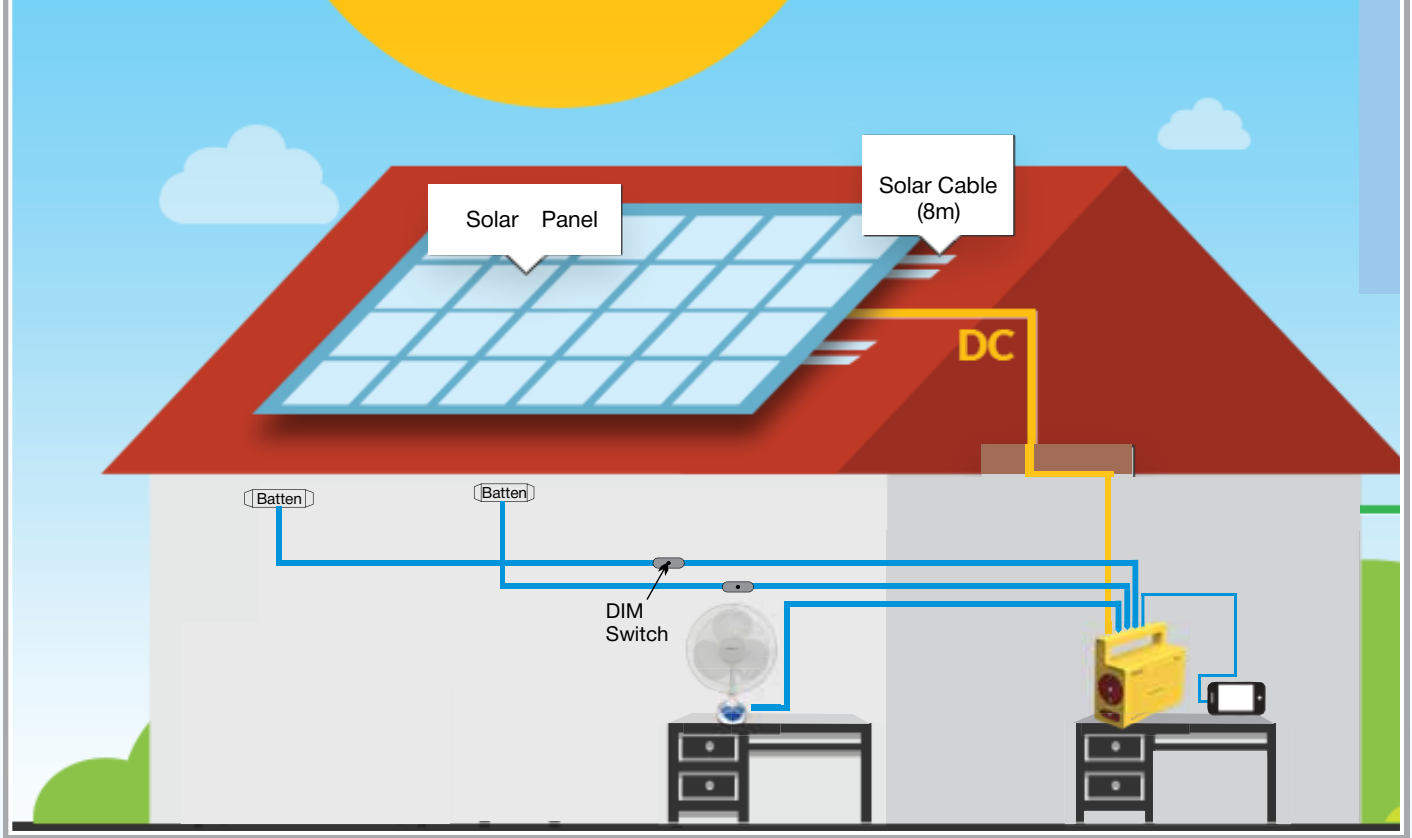

## Solar Home Lighting System

- High lumen output system:  
**SH500-660Lms.** (2Wx3Nos. LED batten)  
**SH1000-440Lms.** (2Wx2Nos. LED batten +9W BLDC Fan)
- USB charging available.
- 2 Step dimming feature (low, high).
- Advanced Battery low warning.
- BIS approved LiFePO4 battery.
- Backup of 4+hrs at high Setting, with complete load.
- Solar and grid Dual Charging.